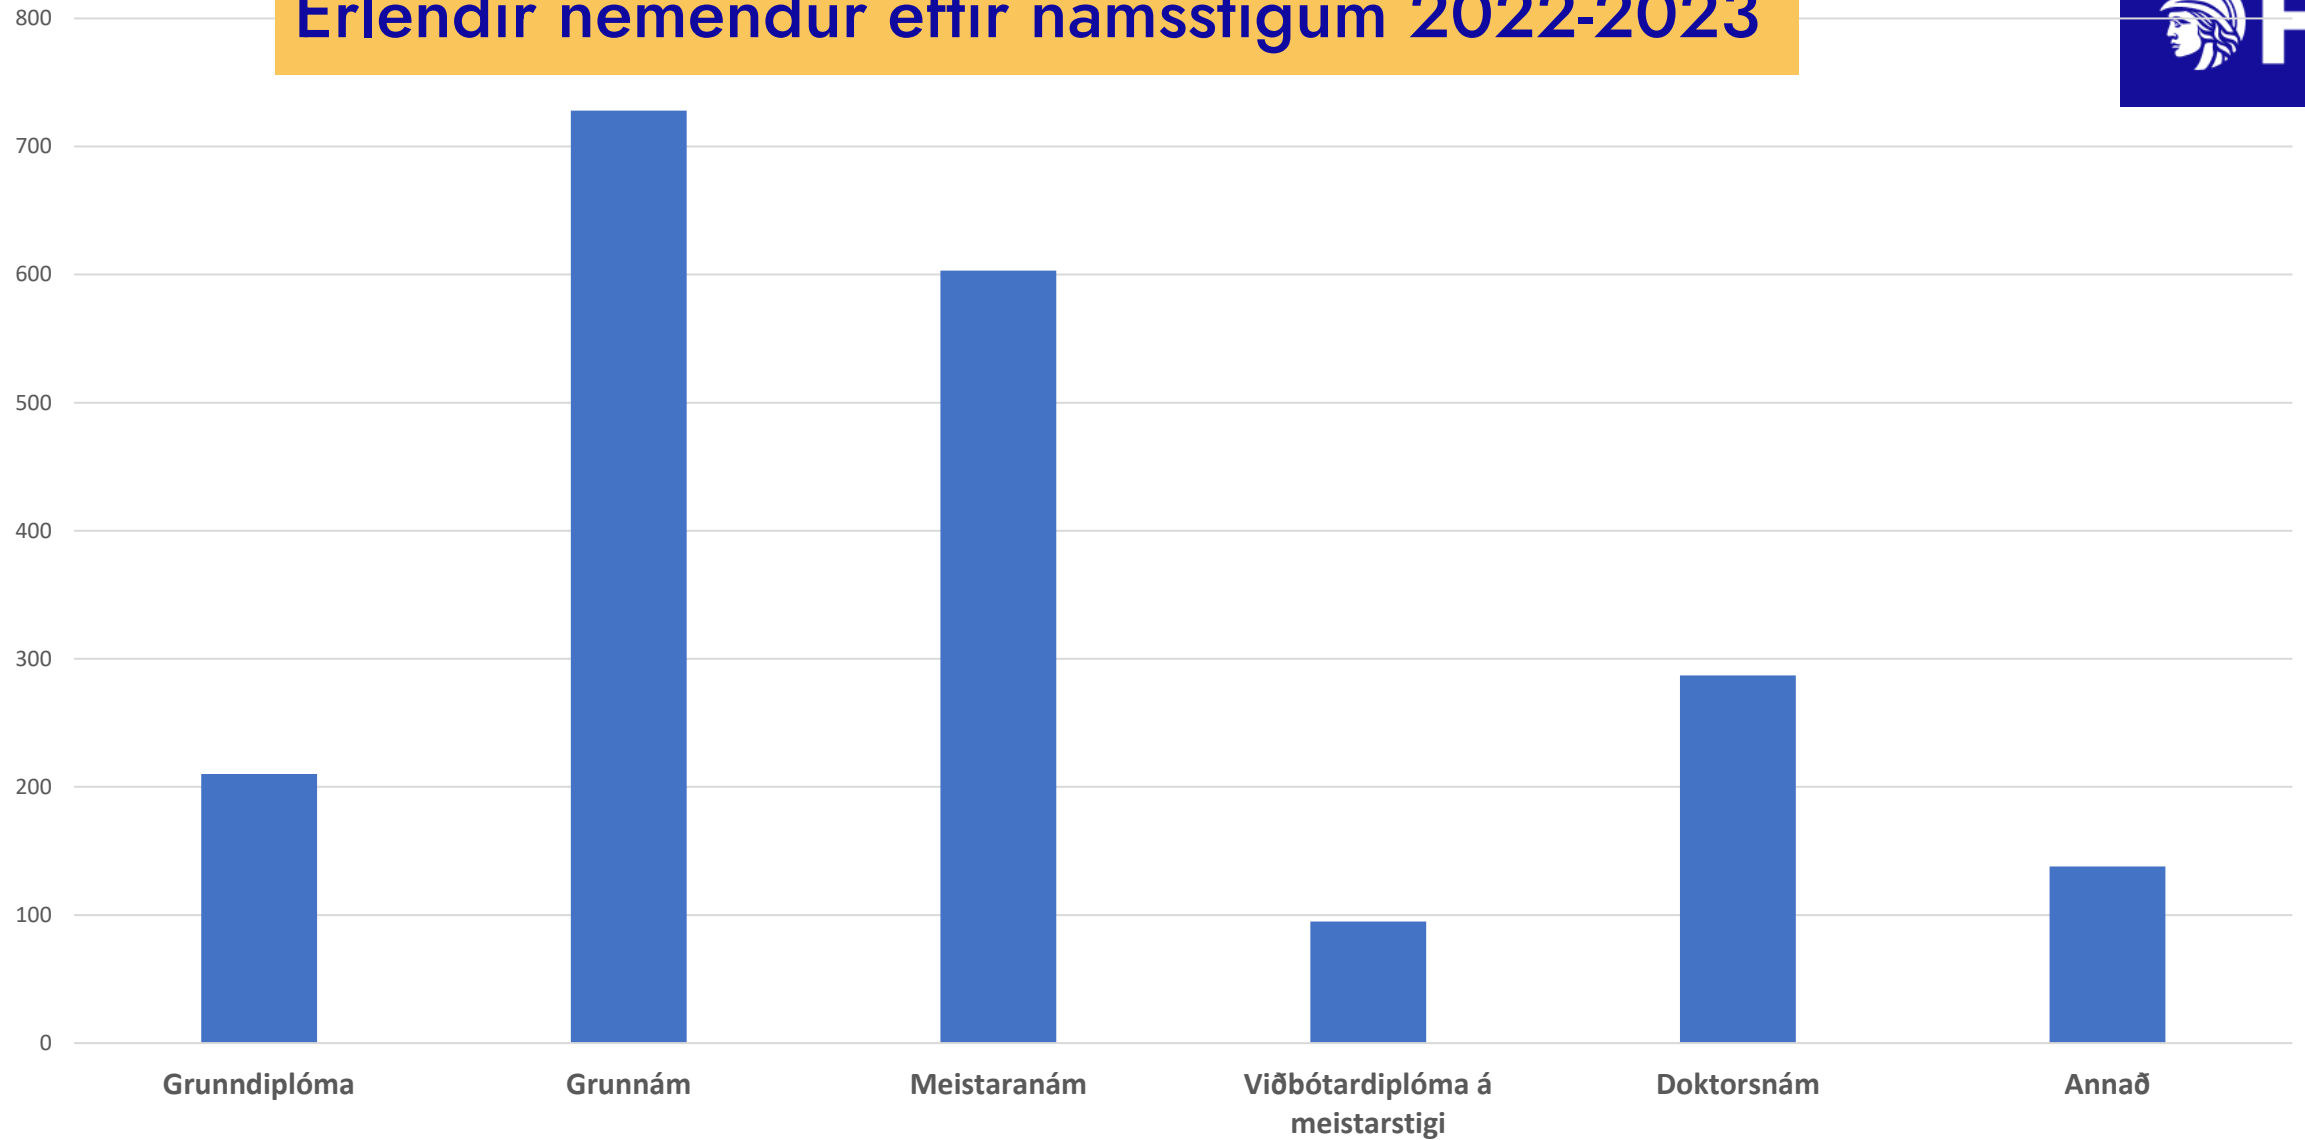

Erlendir nemendur eftir námsstigum 2022-2023