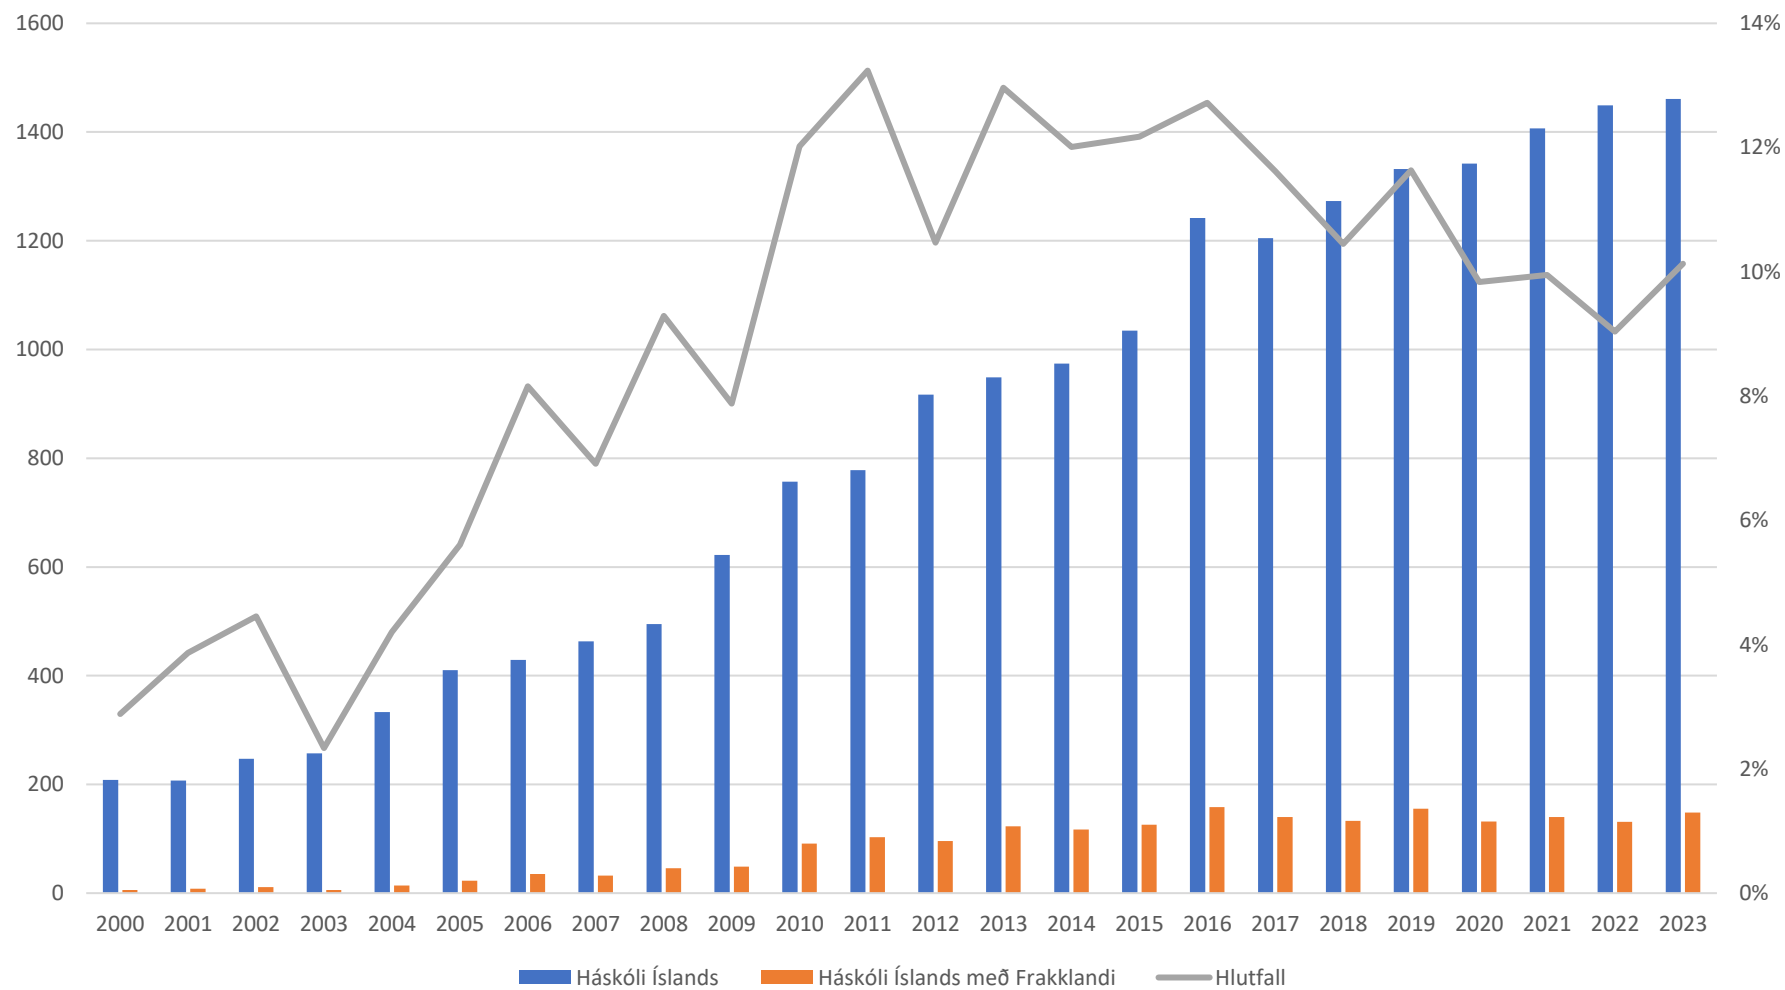

Birtingar HÍ og samstarf við Frakkland